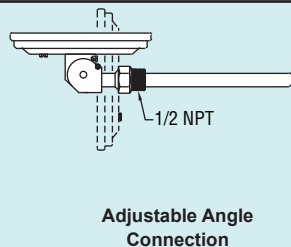

Series
GBT

Glow-in-the-Dark Bimetal Thermometer

Scale Background Glows, Scratch-Resistant Glass Lens

The Series GBT Glow-in-the-Dark Bimetal Thermometer offers accurate and reliable measurements, even in dimly-lit areas. The bimetal element directly drives the pointer, eliminating gears and linkages. The scale background glows brightly when mounted in dark areas for ease of reading. The glass lens can easily be cleaned and resists scratches for better viewing of the scale. Series GBT thermometers can be ordered in various stem lengths, connections, and ranges to fit most applications.

SPECIFICATIONS

Wetted Materials: 304 SS.

Housing Material: Series 300 SS.

Lens: Glass.

Accuracy: $\pm 1\%$.

Temperature Limits: Ambient: -40 to 392°F (-40 to 200°C).

Dial Size: 5".

Process Connection: 1/2" NPT.

Resolution: 2°.

Weight: 12.7 oz (360 g).

Model	Dial Size	Connection	Range*	Stem	Model	Dial Size	Connection	Range*	Stem
GBTB525151	5"	Back	0 to 300°F	2-1/2"	GBTA525151	5"	Adjustable	0 to 300°F	2-1/2"
GBTB525161	5"	Back	0 to 500°F	2-1/2"	GBTA525161	5"	Adjustable	0 to 500°F	2-1/2"
GBTB52571	5"	Back	50 to 550°F	2-1/2"	GBTA52571	5"	Adjustable	50 to 550°F	2-1/2"
GBTB540151	5"	Back	0 to 300°F	4"	GBTA540151	5"	Adjustable	0 to 300°F	4"
GBTB540161	5"	Back	0 to 500°F	4"	GBTA540161	5"	Adjustable	0 to 500°F	4"
GBTB54071	5"	Back	50 to 550°F	4"	GBTA54071	5"	Adjustable	50 to 550°F	4"
GBTB560151	5"	Back	0 to 300°F	6"	GBTA560151	5"	Adjustable	0 to 300°F	6"
GBTB560161	5"	Back	0 to 500°F	6"	GBTA560161	5"	Adjustable	0 to 500°F	6"
GBTB56071	5"	Back	50 to 550°F	6"	GBTA56071	5"	Adjustable	50 to 550°F	6"
GBTB590151	5"	Back	0 to 300°F	9"	GBTA590151	5"	Adjustable	0 to 300°F	9"
GBTB590161	5"	Back	0 to 500°F	9"	GBTA590161	5"	Adjustable	0 to 500°F	9"
GBTB59071	5"	Back	50 to 550°F	9"	GBTA59071	5"	Adjustable	50 to 550°F	9"

*Dual scale units available by changing last digit to D. (Example: GBTB5255D)