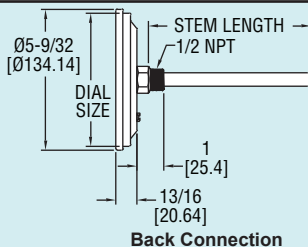

Series
GBT

Glow-in-the-Dark Bimetal Thermometer

Scale Background Glows, Scratch-Resistant Glass Lens

The Series GBT Glow-in-the-Dark Bimetal Thermometer offers accurate and reliable measurements, even in dimly-lit areas. The bimetal element directly drives the pointer, eliminating gears and linkages. The scale background glows brightly when mounted in dark areas for ease of reading. The glass lens can easily be cleaned and resists scratches for better viewing of the scale. Series GBT thermometers can be ordered in various stem lengths, connections, and ranges to fit most applications.

SPECIFICATIONS

Wetted Materials: 304 SS.

Housing Material: Series 300 SS.

Lens: Glass.

Accuracy: $\pm 1\%$.

Temperature Limits: Ambient: -40 to 392°F (-40 to 200°C).

Dial Size: 5".

Process Connection: 1/2" NPT.

Resolution: 2°.

Weight: 12.7 oz (360 g).

Model	Dial Size	Connection	Range*	Stem	Model	Dial Size	Connection	Range*	Stem
GBTB525151	5"	Back	0 to 300°F	2-1/2"	GBTA525151	5"	Adjustable	0 to 300°F	2-1/2"
GBTB525161	5"	Back	0 to 500°F	2-1/2"	GBTA525161	5"	Adjustable	0 to 500°F	2-1/2"
GBTB52571	5"	Back	50 to 550°F	2-1/2"	GBTA52571	5"	Adjustable	50 to 550°F	2-1/2"
GBTB540151	5"	Back	0 to 300°F	4"	GBTA540151	5"	Adjustable	0 to 300°F	4"
GBTB540161	5"	Back	0 to 500°F	4"	GBTA540161	5"	Adjustable	0 to 500°F	4"
GBTB54071	5"	Back	50 to 550°F	4"	GBTA54071	5"	Adjustable	50 to 550°F	4"
GBTB560151	5"	Back	0 to 300°F	6"	GBTA560151	5"	Adjustable	0 to 300°F	6"
GBTB560161	5"	Back	0 to 500°F	6"	GBTA560161	5"	Adjustable	0 to 500°F	6"
GBTB56071	5"	Back	50 to 550°F	6"	GBTA56071	5"	Adjustable	50 to 550°F	6"
GBTB590151	5"	Back	0 to 300°F	9"	GBTA590151	5"	Adjustable	0 to 300°F	9"
GBTB590161	5"	Back	0 to 500°F	9"	GBTA590161	5"	Adjustable	0 to 500°F	9"
GBTB59071	5"	Back	50 to 550°F	9"	GBTA59071	5"	Adjustable	50 to 550°F	9"

*Dual scale units available by changing last digit to D. (Example: GBTB5255D)